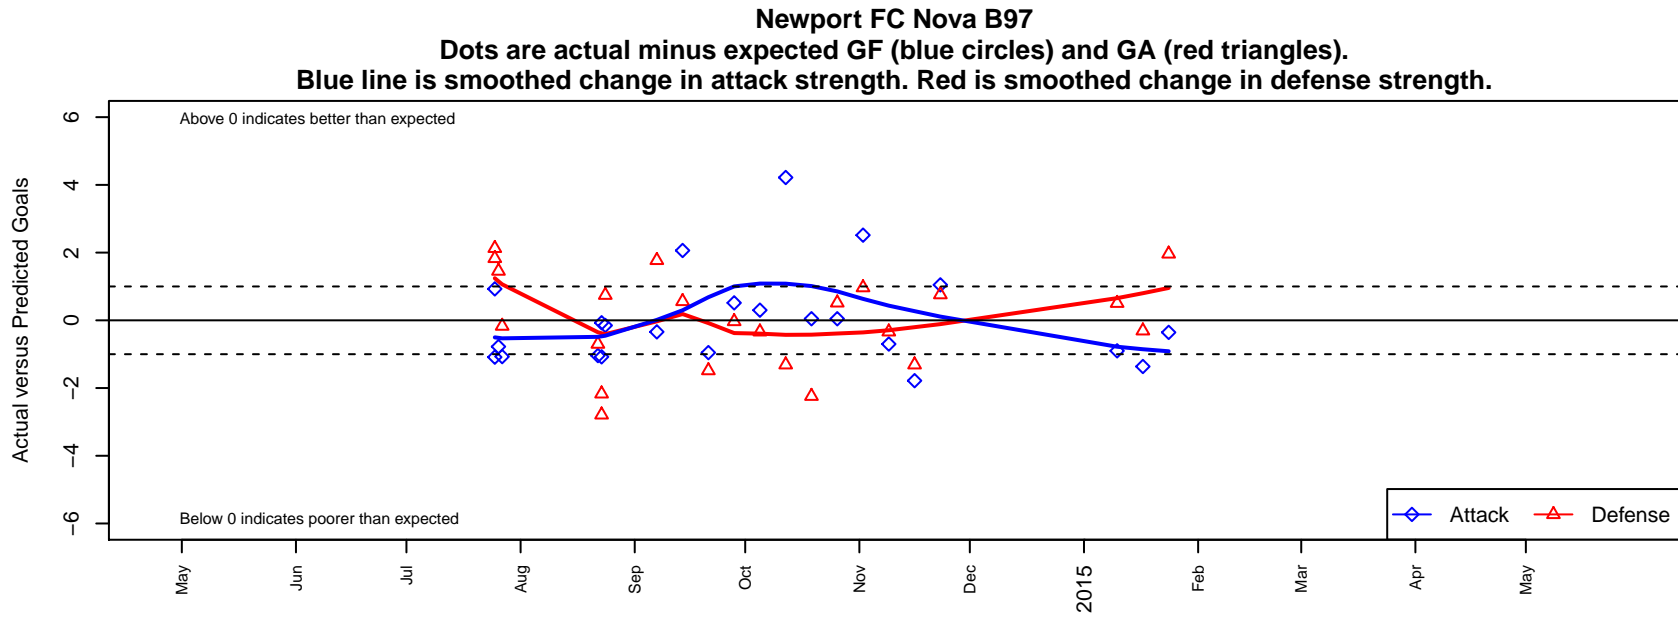

Newport FC Nova B97

Newport Youth SC
Bellevue, WA
B97 total strength=1413
attack=10.33 defense=6.77
fall league = NPSL B17D2

alt names used:
Newport FC Nova 97
Newport FC Nova 97

Venues played:
2014 Crossfire Select Cup BU17 Silver
2014 Summer Slam U16-18
2014 NPSL B17D2
2014 Founders Cup B97

**attack and defense variance (black dot)
relative to other teams
and top 10 in region**

**attack and defense rating
relative to others at age
and all opponents in last 13 months**

Performance relative to 13 month average