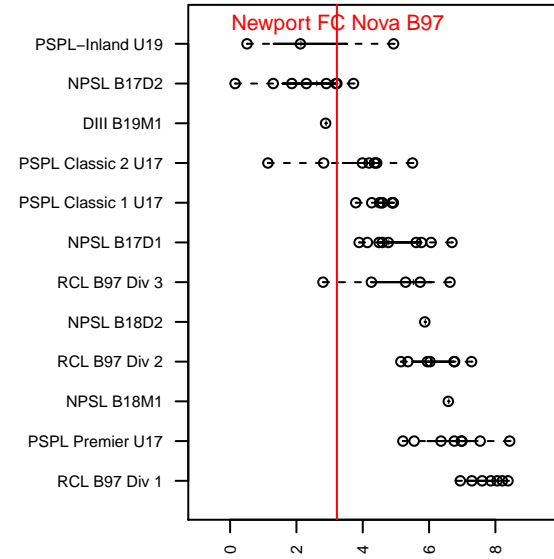

Newport FC Nova B97

Newport Youth SC
Bellevue, WA
B97 total strength=1413
attack=10.33 defense=6.77
fall league = NPSL B17D2

alt names used:
Newport FC Nova 97
Newport FC Nova 97

Venues played:
2014 Crossfire Select Cup BU17 Silver
2014 Summer Slam U16-18
2014 NPSL B17D2
2014 Founders Cup B97

**attack and defense variance (black dot)
relative to other teams
and top 10 in region**

**attack and defense rating
relative to others at age
and all opponents in last 13 months**

Performance relative to 13 month average