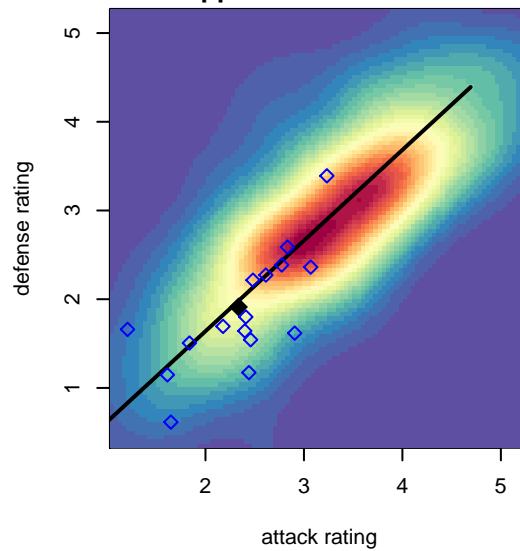

Newport FC Nova B97

Newport Youth SC
Bellevue, WA
B97 total strength=1413
attack=10.33 defense=6.77
fall league = NPSL B17D2

alt names used:
Newport FC Nova 97
Newport FC Nova 97

Venues played:
2014 Crossfire Select Cup BU17 Silver
2014 Summer Slam U16-18
2014 NPSL B17D2
2014 Founders Cup B97

**attack and defense variance (black dot)
relative to other teams
and top 10 in region**

**attack and defense rating
relative to others at age
and all opponents in last 13 months**

Performance relative to 13 month average