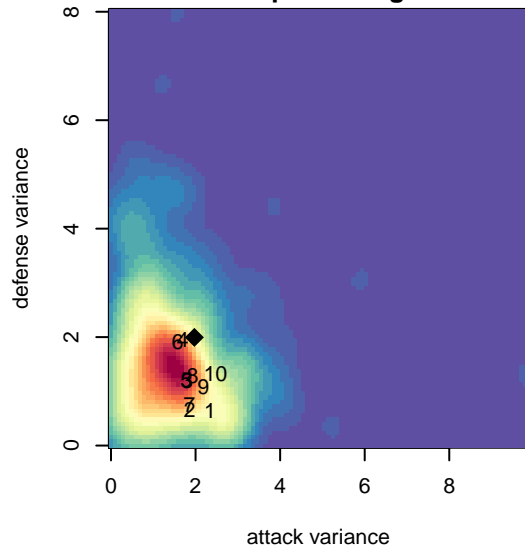

Newport FC Nova B97

Newport Youth SC
Bellevue, WA
B97 total strength=1413
attack=10.33 defense=6.77
fall league = NPSL B17D2

alt names used:
Newport FC Nova 97
Newport FC Nova 97

Venues played:
2014 Crossfire Select Cup BU17 Silver
2014 Summer Slam U16-18
2014 NPSL B17D2
2014 Founders Cup B97

**attack and defense variance (black dot)
relative to other teams
and top 10 in region**

**attack and defense rating
relative to others at age
and all opponents in last 13 months**

Performance relative to 13 month average