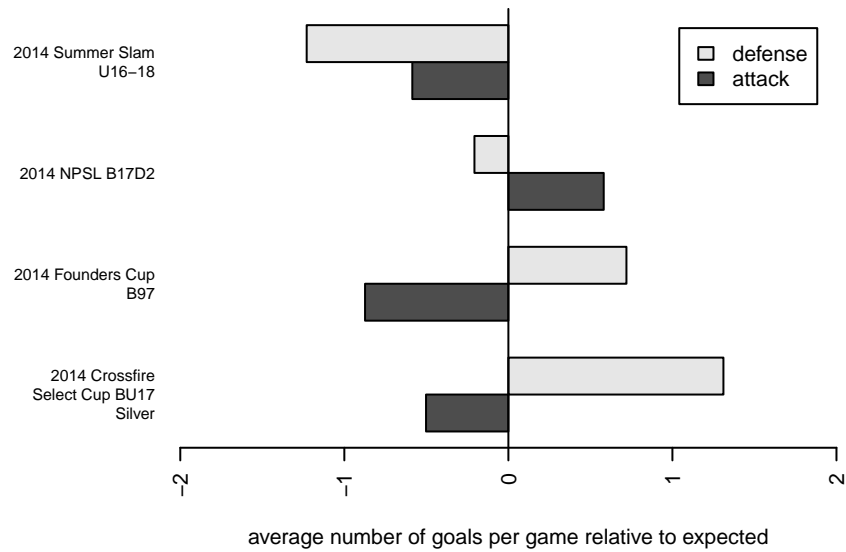

Newport FC Nova B97

Newport Youth SC
Bellevue, WA
B97 total strength=1413
attack=10.33 defense=6.77
fall league = NPSL B17D2

alt names used:
Newport FC Nova 97
Newport FC Nova 97

Venues played:
2014 Crossfire Select Cup BU17 Silver
2014 Summer Slam U16-18
2014 NPSL B17D2
2014 Founders Cup B97

**attack and defense variance (black dot)
relative to other teams
and top 10 in region**

**attack and defense rating
relative to others at age
and all opponents in last 13 months**

Performance relative to 13 month average